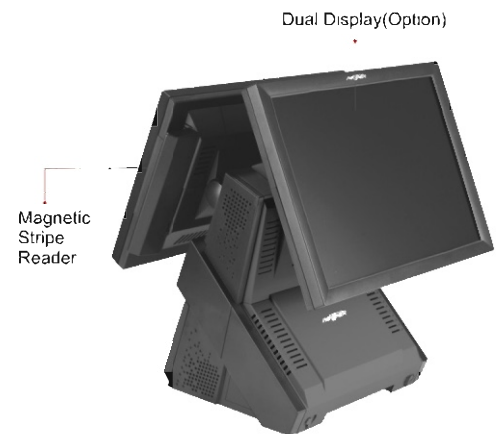

The Partner Tech PT-8800 terminal has been designed specifically for CPU intensive retail and hospitality applications based upon the requirements of hundreds of retailers and independent software vendors around the world. The technical specifications and esthetically pleasing case work combine to set a new standard for All-In-One POS. Intended to operate with today's and tomorrow's most requested peripherals, the PT-8800 offers 4 RS-232 com ports to protect retailers' legacy peripherals and 2 powered USB ports to allow operation of peripherals directly from the PT-8800 without external power supplies.

Technical Specification

Processor	Celeron 2.0Ghz up to Intel Pentium IV 2.6Ghz
System Memory	512M DDR 400/533 Mhz support up to 2GB
LCD	15" Active TFT color
Resolution	1024 x 768
Brightness	350 nit
Viewing Angle	20° ~ 45° tilt
Touch Screen	ELO 5-wire resistive, Optional capacitive
Network	Ethernet 10/100/1000
Storage	40G hard drive
Expansion Options	<ul style="list-style-type: none"> • 2nd 80G hard drive • 1 PCI slot • Compact flash card socket, IDE interface
Power Supply	220W power supply
Card Reader	Dual track magnetic reader
Speaker	Two 3W speakers
IO Ports	<ul style="list-style-type: none"> • 4 D-sub 9 RS232 ports provide +5V/12V through jumper free BIOS setting • 1 parallel port • 1 PS/2 KB • 1 PS/2 mouse • 2 USB 2.0 ports in front • 2 Powered USB ports in rear • 1 DB-15 VGA port • 1 RJ 45 LAN port • 1 RJ11 24Vdc cash drawer port supports two cash drawers • 2 Audio ports (1 line out, 1 MIC-in)
Operating Systems	Win98/2000/ME/XP/XPe/WEPOS/Linux
Peripherals	<ul style="list-style-type: none"> • Three track magnetic reader • 20 x 2 VFD customer display • Secondary 15" TFT LCD with or without touch • USB interface smart card • Finger print reader
Temperature	Operating: 0°C ~ 40°C, Storage: -20°C ~ 60°C
Dimension	13.54" W x 13.7" D x 17.13" H
Weight	Gross 29.7lbs