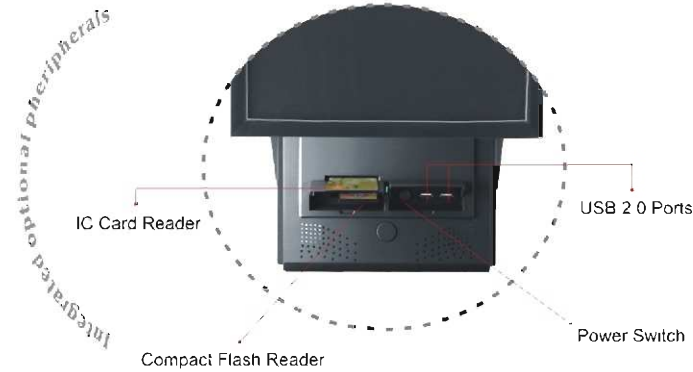

The Partner Tech PT-8800 terminal has been designed specifically for CPU intensive retail and hospitality applications based upon the requirements of hundreds of retailers and independent software vendors around the world. The technical specifications and esthetically pleasing case work combine to set a new standard for All-In-One POS. Intended to operate with today's and tomorrow's most requested peripherals, the PT-8800 offers 4 RS-232 com ports to protect retailers' legacy peripherals and 2 powered USB ports to allow operation of peripherals directly from the PT-8800 without external power supplies.

Technical Specification

Processor	Celeron 2.0Ghz up to Intel Pentium IV 2.6Ghz
System Memory	512M DDR 400/533 Mhz support up to 2GB
LCD	15" Active TFT color
Resolution	1024 x 768
Brightness	350 nit
Viewing Angle	20° ~ 45° tilt
Touch Screen	ELO 5-wire resistive, Optional capacitive
Network	Ethernet 10/100/1000
Storage	40G hard drive
Expansion Options	<ul style="list-style-type: none"> • 2nd 80G hard drive • 1 PCI slot • Compact flash card socket, IDE interface
Power Supply	220W power supply
Card Reader	Dual track magnetic reader
Speaker	Two 3W speakers
IO Ports	<ul style="list-style-type: none"> • 4 D-sub 9 RS232 ports provide +5V/12V through jumper free BIOS setting • 1 parallel port • 1 PS/2 KB • 1 PS/2 mouse • 2 USB 2.0 ports in front • 2 Powered USB ports in rear • 1 DB-15 VGA port • 1 RJ 45 LAN port • 1 RJ11 24Vdc cash drawer port supports two cash drawers • 2 Audio ports (1 line out, 1 MIC-in)
Operating Systems	Win98/2000/ME/XP/XPe/WEPOS/Linux
Peripherals	<ul style="list-style-type: none"> • Three track magnetic reader • 20 x 2 VFD customer display • Secondary 15" TFT LCD with or without touch • USB interface smart card • Finger print reader
Temperature	Operating: 0°C ~ 40°C, Storage: -20°C ~ 60°C
Dimension	13.54" W x 13.7" D x 17.13" H
Weight	Gross 29.7lbs